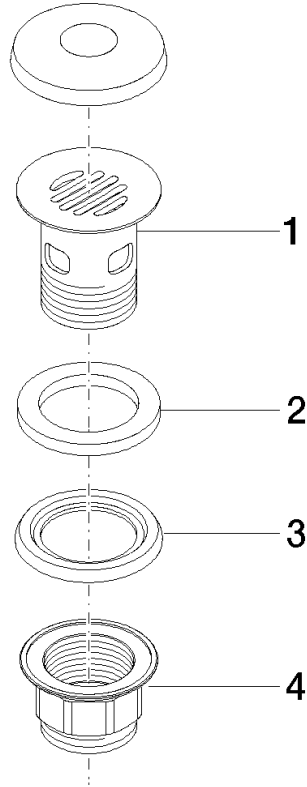

## Grated waste 1 1/4" - Brushed Chrome

IMO

10 105 970

Fits: IMO, LULU, MADISON, MEM, TARA,  
CL.1, LISSÉ, VAIA, META, CYO

	Brushed Chrome	10 105 970-93
	Chrome	10 105 970-00
	Brushed Platinum	10 105 970-06
	Platinum	10 105 970-08
	Durabress (23kt Gold)	10 105 970-09
	Dark Chrome	10 105 970-19
	Light Gold	10 105 970-26
	Brushed Light Gold	10 105 970-27
	Brushed Durabress (23kt Gold)	10 105 970-28
	Matte Black	10 105 970-33
	Brushed Bronze	10 105 970-42
	Brushed Champagne (22kt Gold)	10 105 970-46
	Champagne (22kt Gold)	10 105 970-47
	Brushed Dark Platinum	10 105 970-99

## Grated waste 1 1/4" - Brushed Chrome

---

IMO

10 105 970

Only suitable for basins with an overflow.

10 105 970

10 105 970

Parts for other finishes can be found here: [Chrome](#)

### Spare parts list

No.	Item Number	Name	Quantity used	Delivery time
1	09 11 01 027-93	cup	1	20
2	09 14 05 039 90	seal	1	2
3	09 14 03 025 90	seal	1	2
4	09 23 10 020-93	nut	1	20